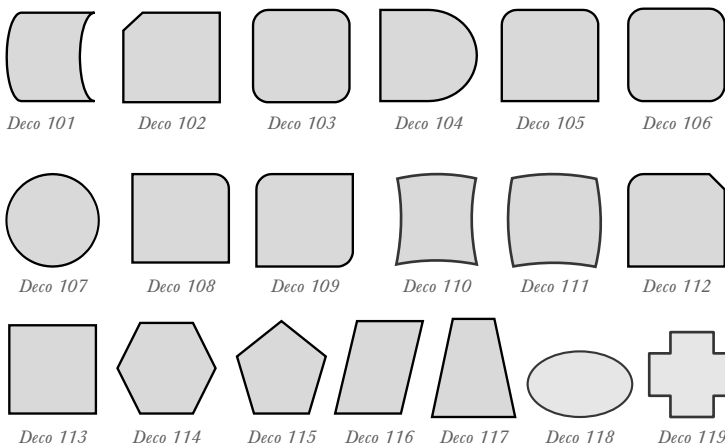

CLOUDS PATTERNS