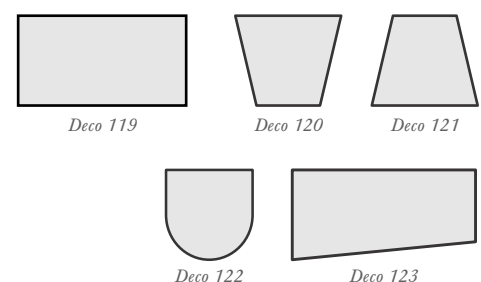

BAFFLES PATTERNS